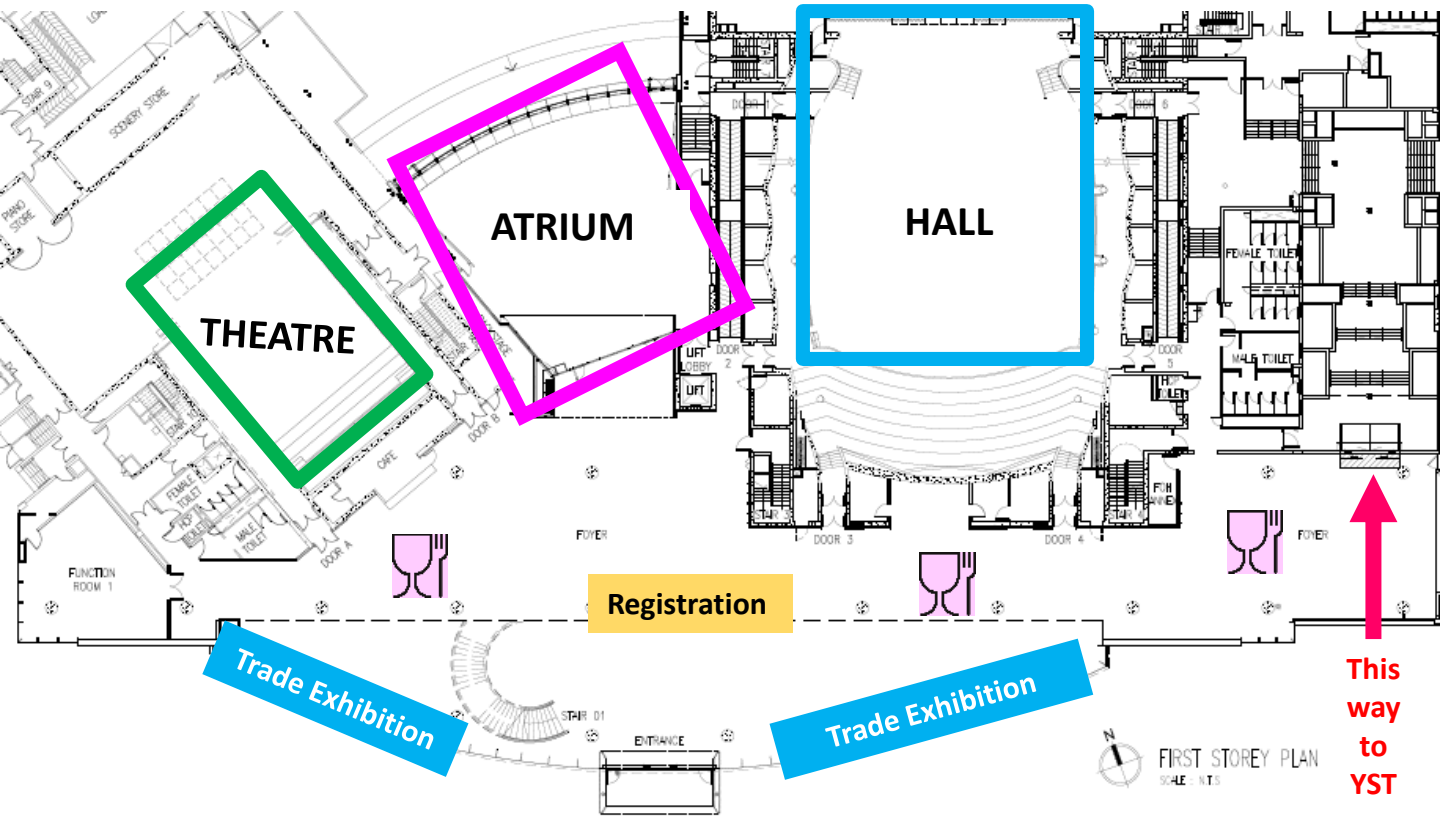

UCC, Level 1