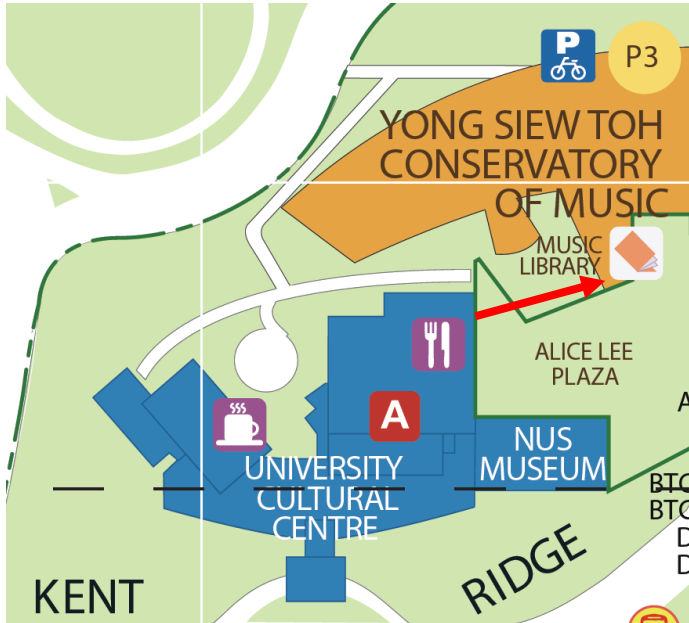

## VENUE INFORMATION

Main Conference (10, 11 & 12 January 2019)

Please note that University Cultural Centre (UCC) and Yong Siew Toh Conservatory of Music (YST) is 3mins walk away.

Participants can use the exit next to the UCC museum to walk to YST.

Wet weather direction: Use the exit next to the UCC museum, walk through the carpark and look for Conservatory Building, use the lift to access to YST levels 1 and 3.